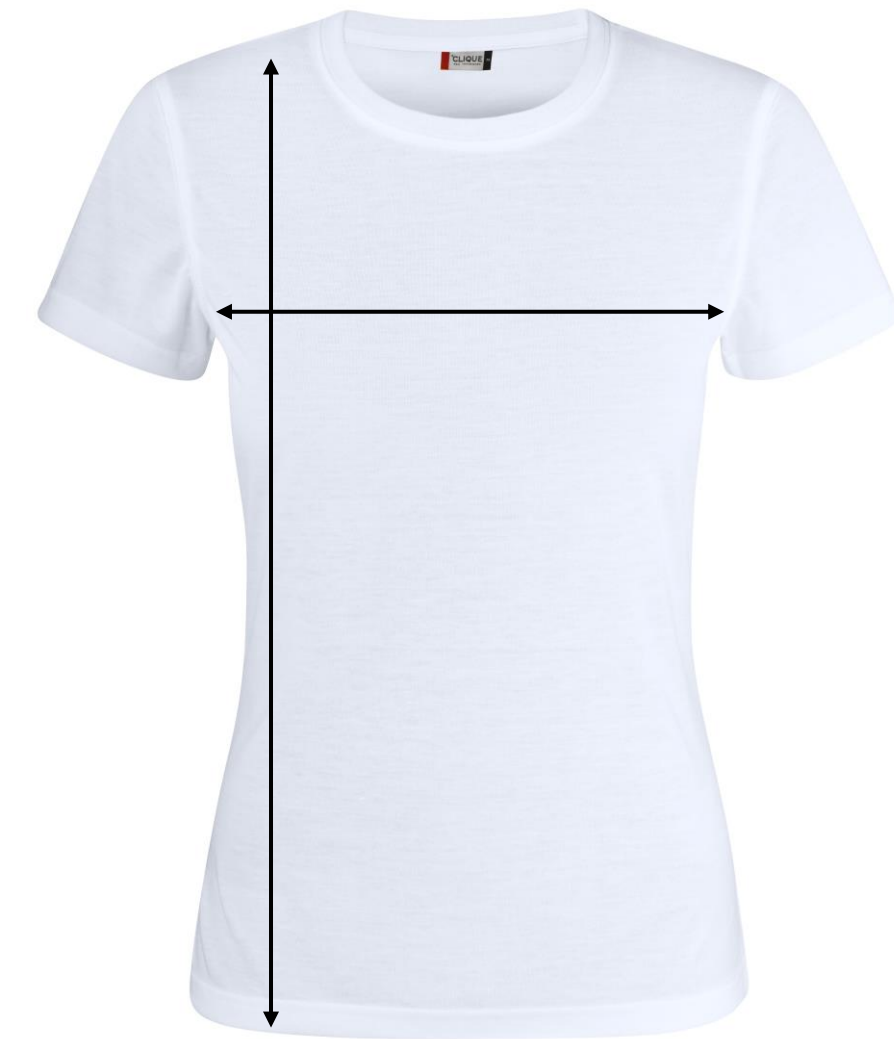

CLIQUE

029346

Neon-T Ladies

Modern fitted polyester T-shirt with a cotton feel. This tee is made with side seams, double layer rib and reinforced neck tape.

measurements

	XXS	XS	S	M	L	XL	XXL	3XL	4XL	5XL
Body Length		60	62	64	66	69	72			
½ Chest		41	44	47	51	55	60			

All measurements are indicative with minimum tolerance of 1 cm.